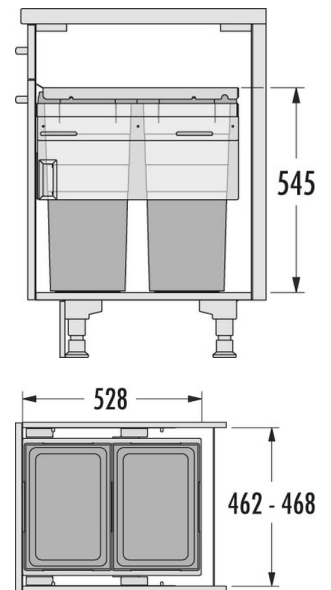

HAILO AS Euro Cargo 500
38/38 dark grey

3619751

GTIN: 4007126300898

For front-mount-door cabinets of 500 mm width

SLIDE

2 BUCKET

76 L

TOTAL

Suitable for cabinet width (cm)

50

- incl. 4 x 25 mm spacer-blocks; also for 50 cm hinged door cabinet

Specifications

Type of installation	Slide	✓
Cabinet-width min. (cm)	50	
Cabinet-width max. (cm)	50	
Suitable for cabinet width (cm)	50	
available Cabinet-depth min. (mm)	528	
Sidewall mounted		✓
Slides	covered, dampened slides with self-closing device with fully synchronized over-travel	
Side-wall thickness (mm)	16 - 19 (self-adjusting)	
Product dimensions (WxDxH) (mm)	462- 468 x 528 x 545	
Packing dimensions (WxDxH) (mm)	490 x 320 x 620	
System-depth (mm)	528	
Lid	Sheet metal system Lid	

PRODUCT SPECIFICATION SHEET

Number of bins	2
Capacity (l)	2 x 38
Total volume (l)	76
Color metal parts	dark grey
Color plastic parts	dark grey
Weight incl. packing (kg)	13,3